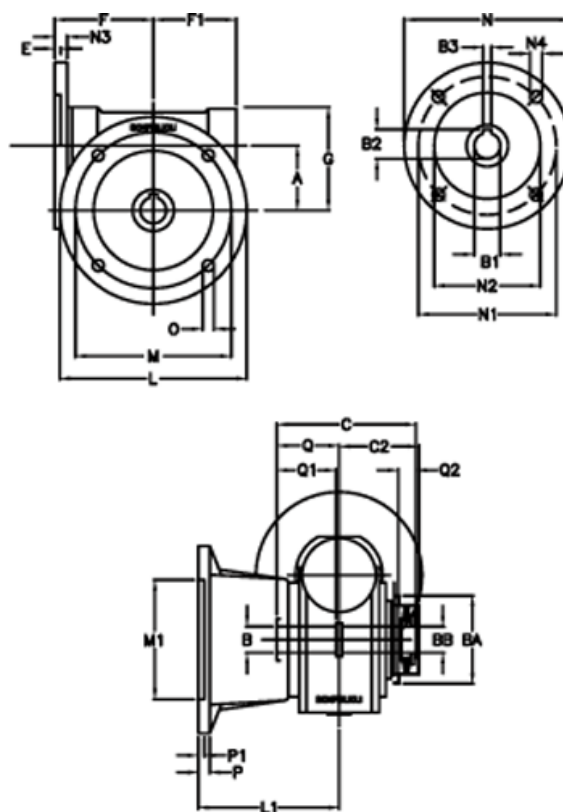

Data Sheet

Article number: 390204907062316

Description: Worm Gear with Torque Limiter
VF 49-L1-FA-70 P63B14

Measures

a = 49.5	C2 = 64	m = 90	P = 12
B = 25	Description = VF 49FA-xx-63B14	M1 = 70	P1 = 10
B1 E7 = 11	E = 3	N = 90	Q = 51.0
B2 = 12.8	F = 70	N1 = 75	Q1 = 41
B3 H9 = 4	F1 = 63	N2 = 60	Q2 = 15
BA = 63	g = 80	N3 = 7.0	
BB H7 = 14	L = 125	N4 = 6.0	
C = 105	L1 = 115	O = 10.5	